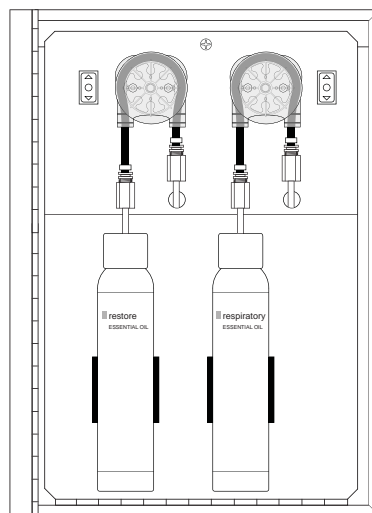

STEAMIST®

AromaSense Option

Model: TSA

Product Information – TSA

5-year parts warranty

Can only be installed with TSG Series steam generators.

Canisters not included

Package Includes:

- (1) TSA Aroma pump module
- (2) Black pump tubes
- (2) Clear Canister tubes
- (2) Drilled Canister Caps
- (2) 6ft clear tubes
- (1) Aroma Injection Tee
- (1) 25' Control cable

Dimensions:

11-7/8 high x 8-1/8 wide x 5-1/4 deep

AromaSense Pump

Notes

Installation Notes

Mounting Holes: 5" apart and level

Rough-in Notes

Must maintain access from the pump location to the Aroma Injection Tee. Do not bury clear tubes behind any walls.

Requires 120mL AromaSense Canisters with oil