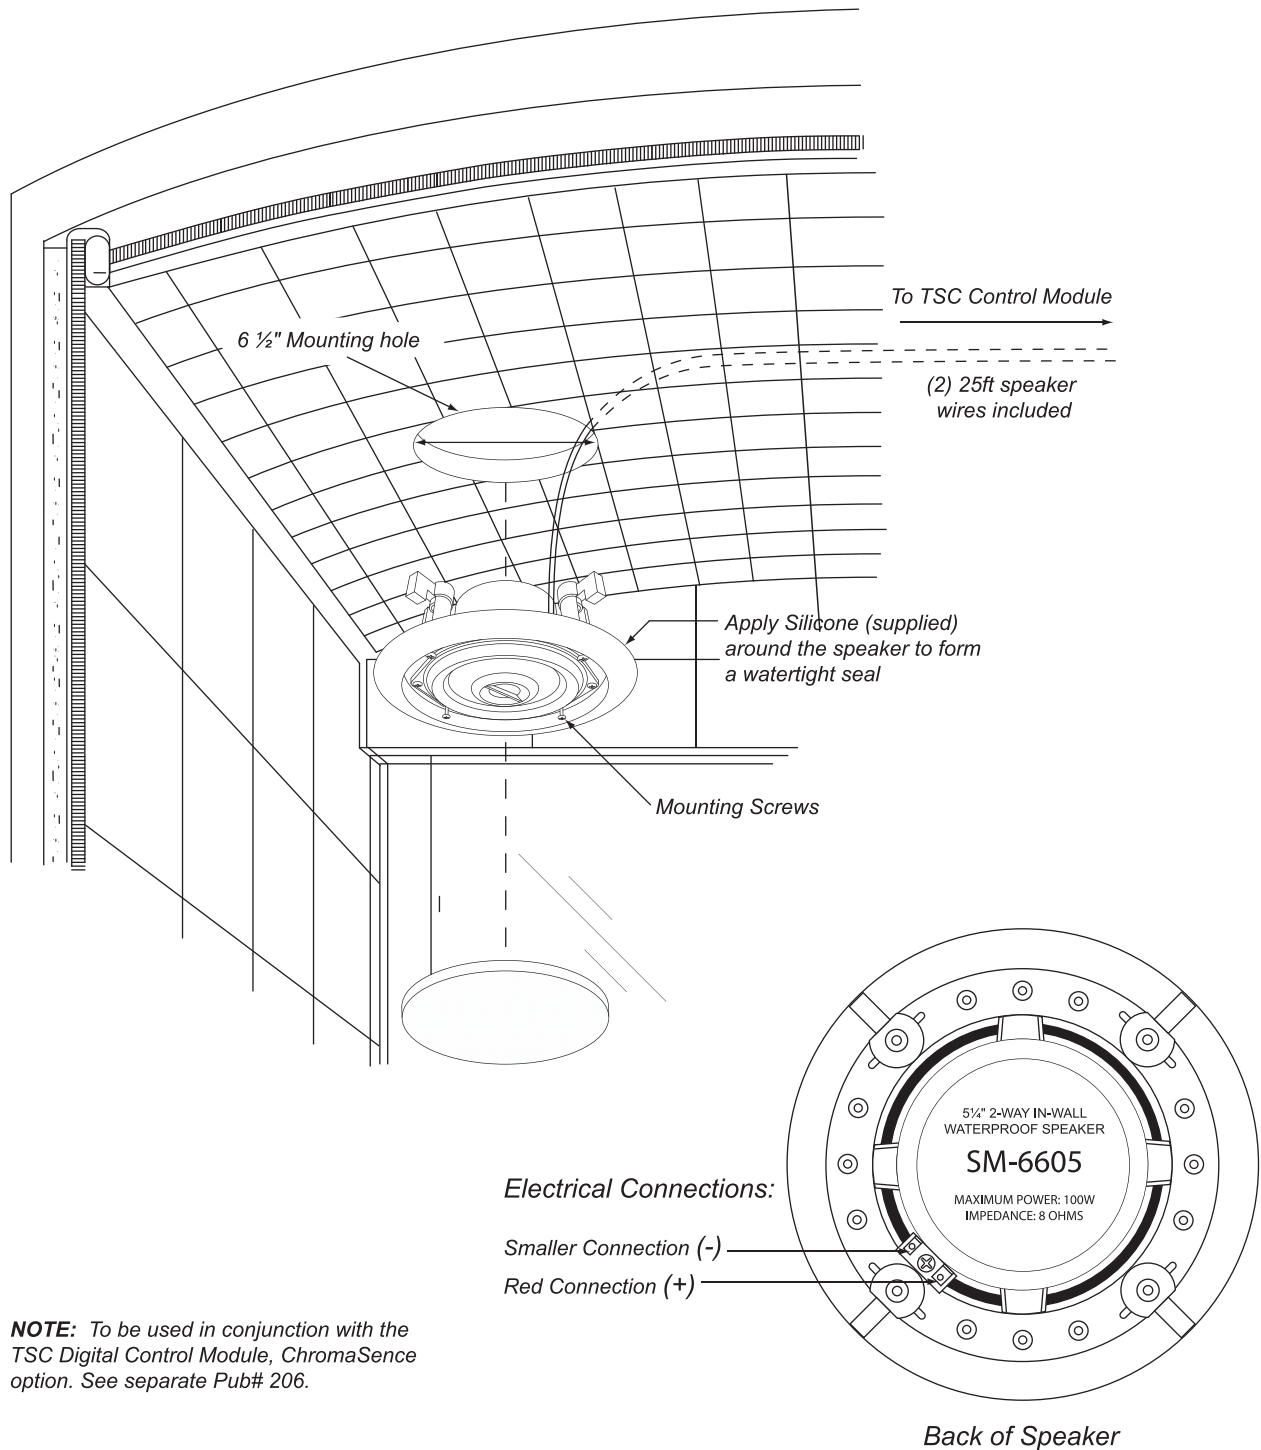

## Classic AudioSense Speaker Instructions

Model: TSS-CL

**NOTE:** To be used in conjunction with the TSC Digital Control Module, ChromaSense option. See separate Pub# 206.